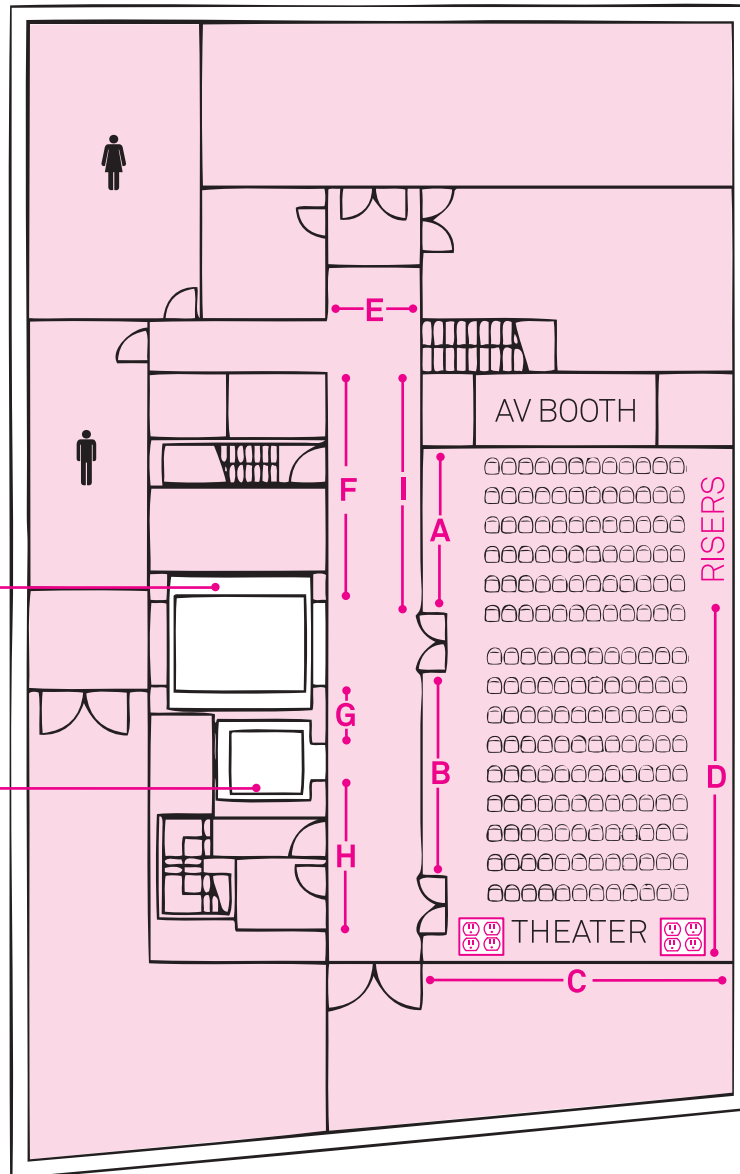

Theater / Lower Level

LARGE ELEVATOR

- 12' high x 8' 10" wide x 10' 9" deep
- Load capacity: 12,000 lbs
- Maximum size crate allowed through loading entrance is 9'x9'
- Passenger and freight

SMALL ELEVATOR

- 10' high x 5' 8" wide x 6' 5" deep
- Load capacity: 3,500 lbs
- No pads allowed
- Dedicated passenger

MEASUREMENTS

- A 14' 9"
- B 18' 3"
- C 25' ½"
- D 32' 8"
- E 5' 4"
- F 21' 8"
- G 5' 3"
- H 17' 5"
- I 22' 10"

Capacity= 180 theater seats
205 cocktails
156 with stage

5 risers= 3' deep

Ceiling height = 17' high

Stage dimensions = variable

ELECTRICAL OUTLETS*

*Information on technical capabilities and electrical power in the AV Booth available upon request.

NEW
235 BOWERY
NEW YORK NY
10002 USA
MUSEUM

newmuseum.org

Special Events Department
212.219.1222 x254
events@newmuseum.org