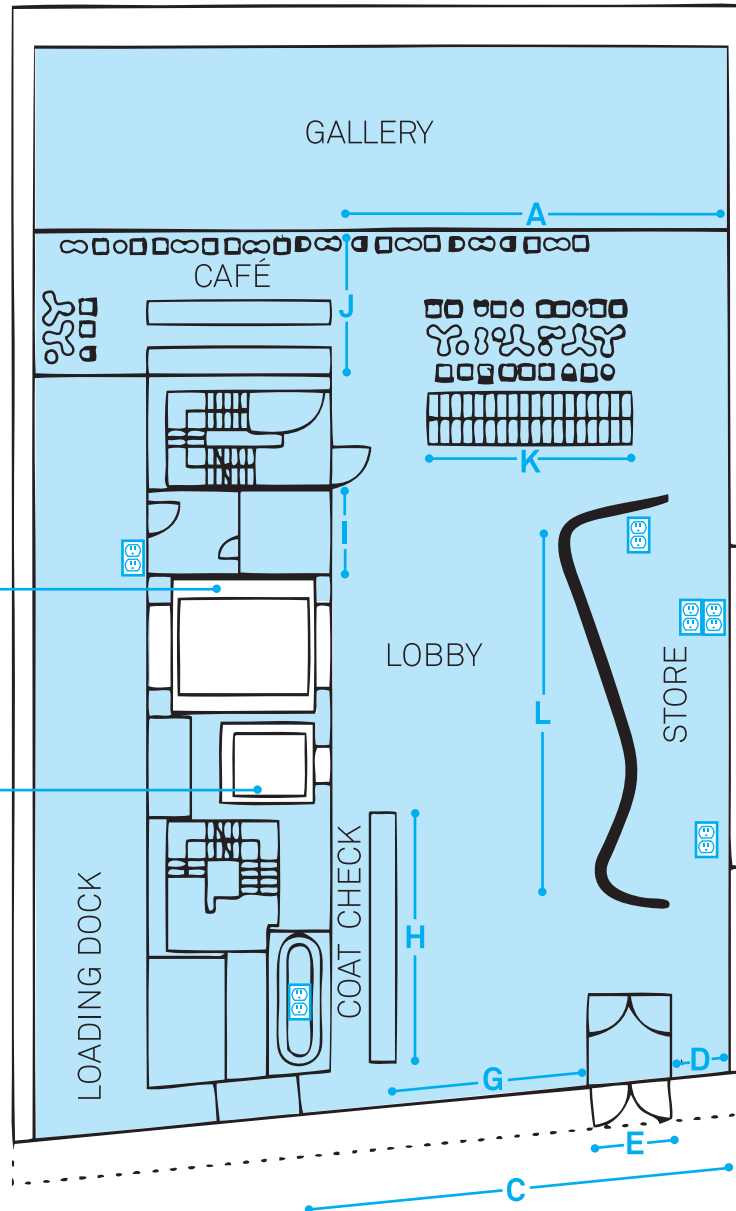

Ground Floor / Marcia Tucker Hall/Lobby

LARGE ELEVATOR

- 12' high x 8' 10" wide x 10' 9" deep
- Load capacity: 12,000 lbs
- Maximum size crate allowed through loading entrance is 9'x9'
- Passenger and freight

SMALL ELEVATOR

- 10' high x 5' 8" wide x 6' 5" deep
- Load capacity: 3,500 lbs
- No pads allowed
- Dedicated passenger

MEASUREMENTS

- A 38' ½"
- B 80' 10"
- C 37' 4"
- D 6'
- E 8' 1"
- F 15' 4"
- G 18' 6"
- H 23'
- I 11'
- J 14'
- K 19' 8"
- L 37' 9"

Capacity= 98 seated
393 cocktails

Ceiling height = 15' high

ELECTRICAL
OUTLETS

NEW
235 BOWERY
NEW YORK NY
10002 USA
MUSEUM

newmuseum.org

Special Events Department
212.219.1222 x254
events@newmuseum.org