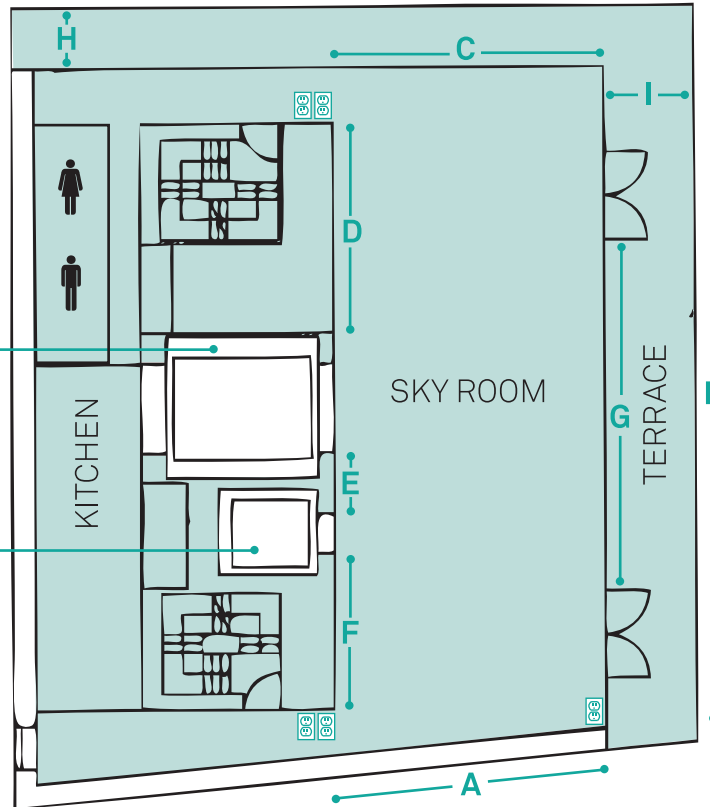

# 7th Floor/ Toby Devan Lewis Sky Room

## LARGE ELEVATOR

- 12' high x 8'10" wide x 10'9" deep
- Load capacity: 12,000 lbs
- Maximum size crate allowed through loading entrance is 9'x9'
- Passenger and freight

## SMALL ELEVATOR

- 10' high x 5'8" wide x 6'5" deep
- Load capacity: 3,500 lbs
- Dedicated passenger

## MEASUREMENTS

- A** 23' 6"
- B** 51' 8"
- C** 23' 6"
- D** 21' 8"
- E** 5'4"
- F** 14' 3"
- G** 31' 7"
- H** 7'
- I** 4' 5"

Capacity= 120 seated  
200 cocktails

Ceiling height = 11' high

 ELECTRICAL  
OUTLETS\*