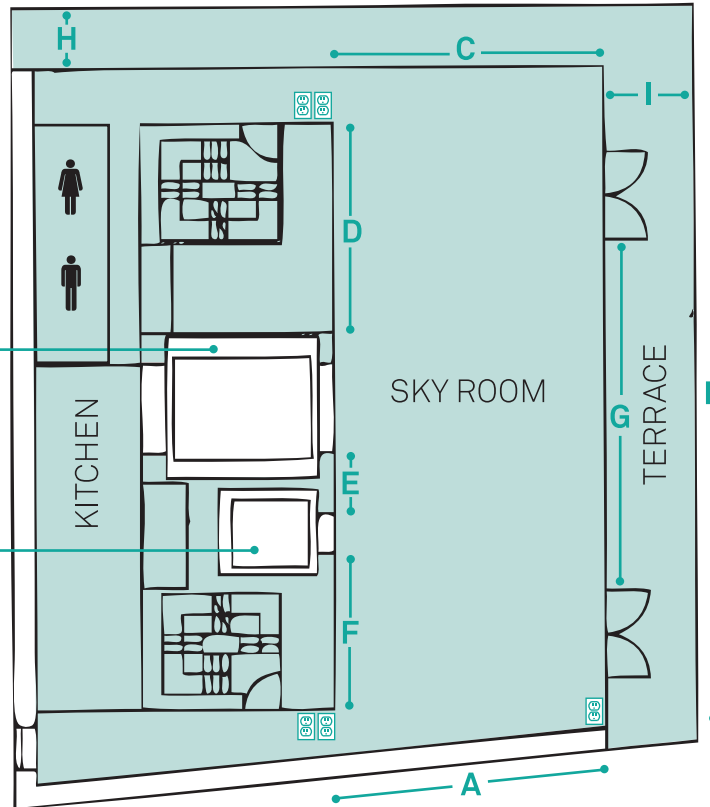

7th Floor/ Toby Devan Lewis Sky Room

LARGE ELEVATOR

- 12' high x 8'10" wide x 10'9" deep
- Load capacity: 12,000 lbs
- Maximum size crate allowed through loading entrance is 9'x9'
- Passenger and freight

SMALL ELEVATOR

- 10' high x 5'8" wide x 6'5" deep
- Load capacity: 3,500 lbs
- Dedicated passenger

MEASUREMENTS

- A** 23' 6"
- B** 51' 8"
- C** 23' 6"
- D** 21' 8"
- E** 5'4"
- F** 14' 3"
- G** 31' 7"
- H** 7'
- I** 4' 5"

Capacity= 120 seated
200 cocktails

Ceiling height = 11' high

 ELECTRICAL
OUTLETS*

*Information on additional electrical power available upon request.

NEW
235 BOWERY
NEW YORK NY
10002 USA
MUSEUM

newmuseum.org