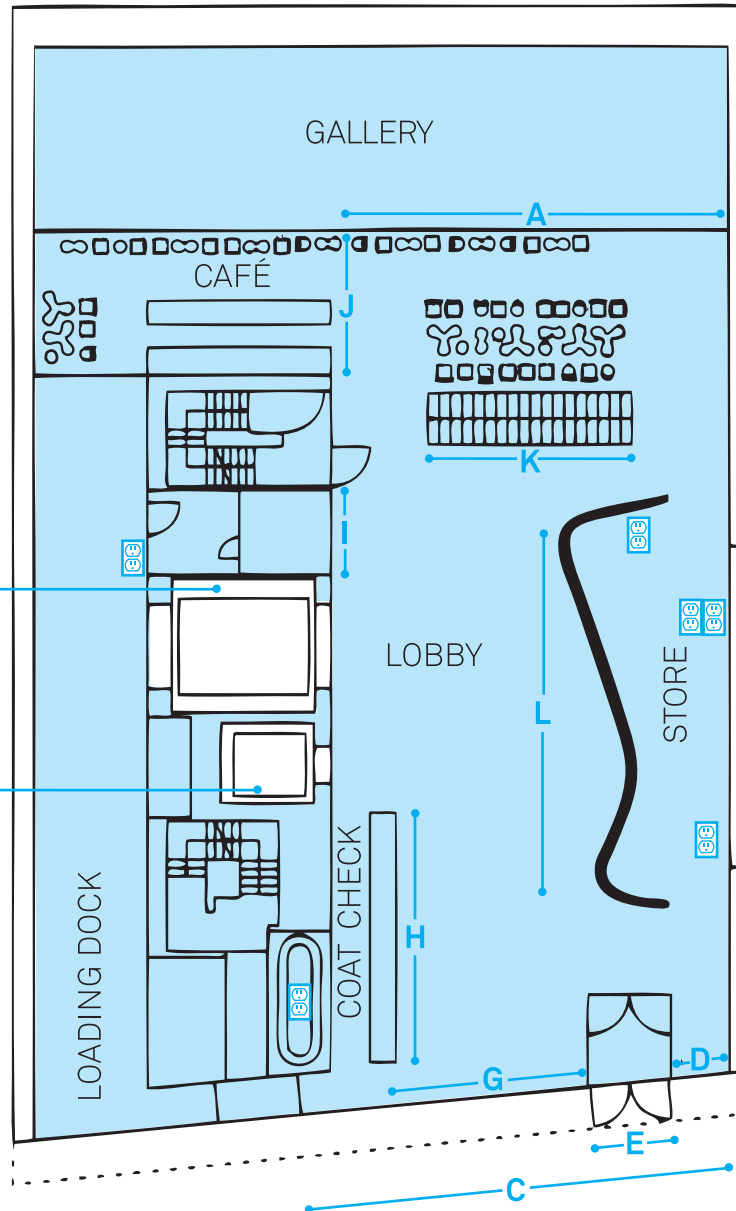

Ground Floor / Marcia Tucker Hall/Lobby

LARGE ELEVATOR

- 12' high x 8' 10" wide x 10' 9" deep
- Load capacity: 12,000 lbs
- Maximum size crate allowed through loading entrance is 9'x9'
- Passenger and freight

SMALL ELEVATOR

- 10' high x 5' 8" wide x 6' 5" deep
- Load capacity: 3,500 lbs
- No pads allowed
- Dedicated passenger

MEASUREMENTS

- A 38' ½"
- B 80' 10"
- C 37' 4"
- D 6'
- E 8' 1"
- F 15' 4"
- G 18' 6"
- H 23'
- I 11'
- J 14'
- K 19' 8"
- L 37' 9"

Capacity= 98 seated
393 cocktails

Ceiling height = 15' high

 ELECTRICAL
OUTLETS

NEW
235 BOWERY
NEW YORK NY
10002 USA
MUSEUM

newmuseum.org

Special Events Department
212.219.1222 x254
events@newmuseum.org