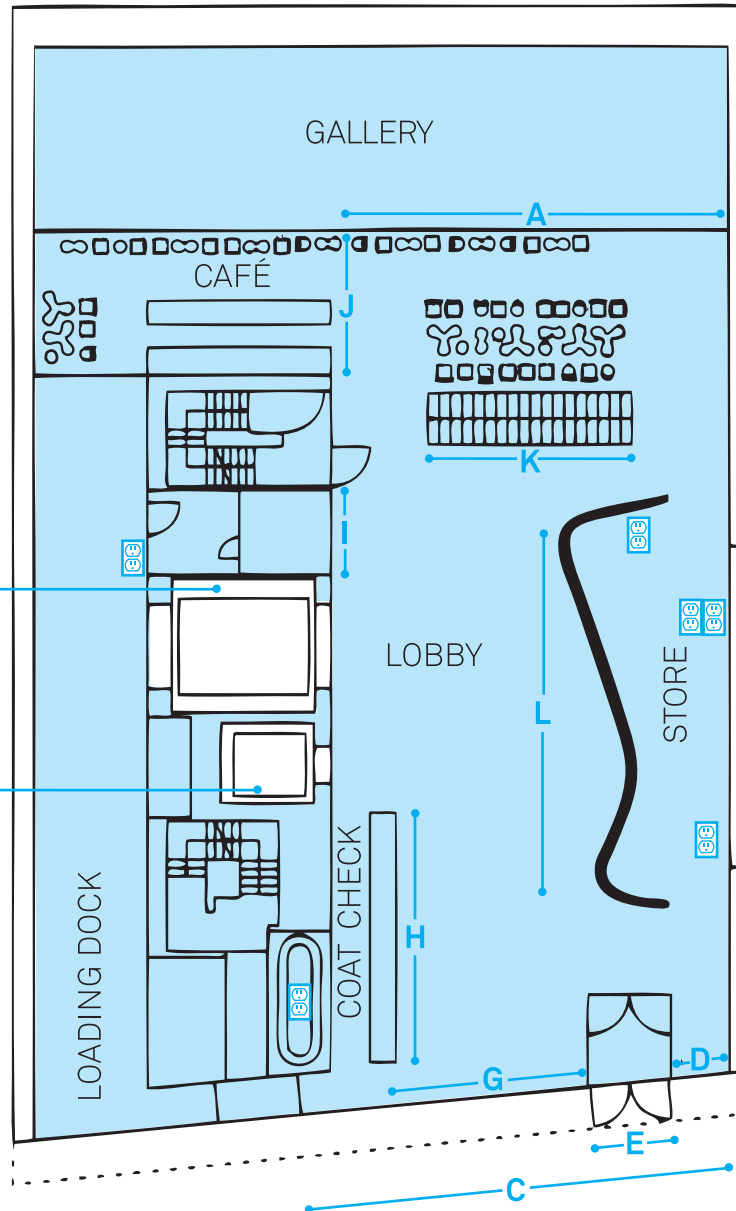

# Ground Floor / Marcia Tucker Hall/Lobby

## LARGE ELEVATOR

- 12' high x 8' 10" wide x 10' 9" deep
- Load capacity: 12,000 lbs
- Maximum size crate allowed through loading entrance is 9'x9'
- Passenger and freight

## SMALL ELEVATOR

- 10' high x 5' 8" wide x 6' 5" deep
- Load capacity: 3,500 lbs
- No pads allowed
- Dedicated passenger

## MEASUREMENTS

- A 38' ½"
- B 80' 10"
- C 37' 4"
- D 6'
- E 8' 1"
- F 15' 4"
- G 18' 6"
- H 23'
- I 11'
- J 14'
- K 19' 8"
- L 37' 9"

Capacity= 98 seated  
393 cocktails

Ceiling height = 15' high

 ELECTRICAL  
OUTLETS