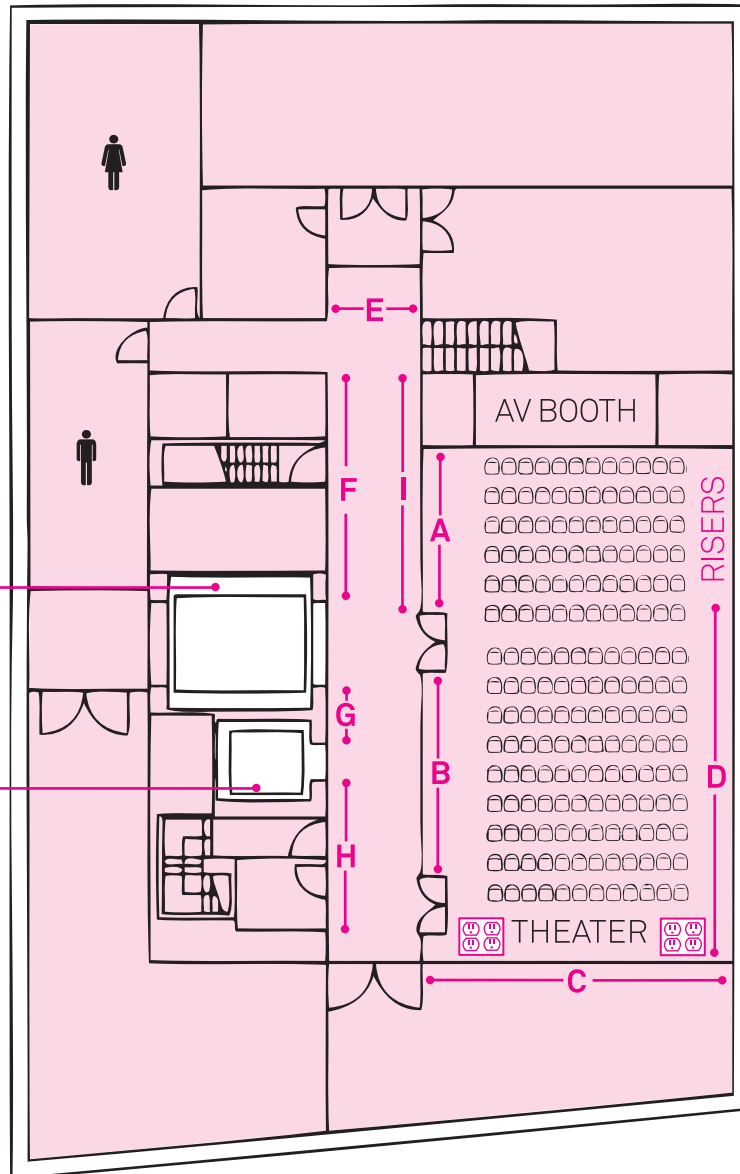

Theater / Lower Level

LARGE ELEVATOR

- 12' high x 8' 10" wide x 10' 9" deep
- Load capacity: 12,000 lbs
- Maximum size crate allowed through loading entrance is 9'x9'
- Passenger and freight

SMALL ELEVATOR

- 10' high x 5' 8" wide x 6' 5" deep
- Load capacity: 3,500 lbs
- No pads allowed
- Dedicated passenger

MEASUREMENTS

- A 14' 9"
- B 18' 3"
- C 25' ½"
- D 32' 8"
- E 5' 4"
- F 21' 8"
- G 5' 3"
- H 17' 5"
- I 22' 10"

Capacity= 180 theater seats
205 cocktails
156 with stage

5 risers= 3' deep

Ceiling height = 17' high

Stage dimensions = variable

 ELECTRICAL
OUTLETS*

*Information on technical capabilities and electrical power in the AV Booth available upon request.