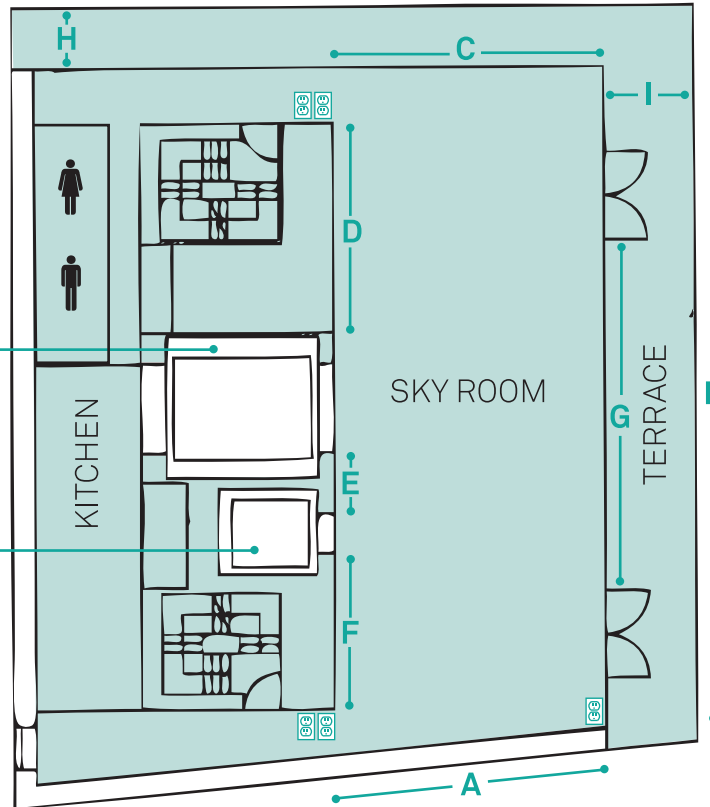

# 7th Floor/ Toby Devan Lewis Sky Room

## LARGE ELEVATOR

- 12' high x 8'10" wide x 10'9" deep
- Load capacity: 12,000 lbs
- Maximum size crate allowed through loading entrance is 9'x9'
- Passenger and freight

## SMALL ELEVATOR

- 10' high x 5'8" wide x 6'5" deep
- Load capacity: 3,500 lbs
- Dedicated passenger

## MEASUREMENTS

- A** 23' 6"
- B** 51' 8"
- C** 23' 6"
- D** 21' 8"
- E** 5'4"
- F** 14' 3"
- G** 31' 7"
- H** 7'
- I** 4' 5"

Capacity= 120 seated  
200 cocktails

Ceiling height = 11' high

 ELECTRICAL  
OUTLETS\*