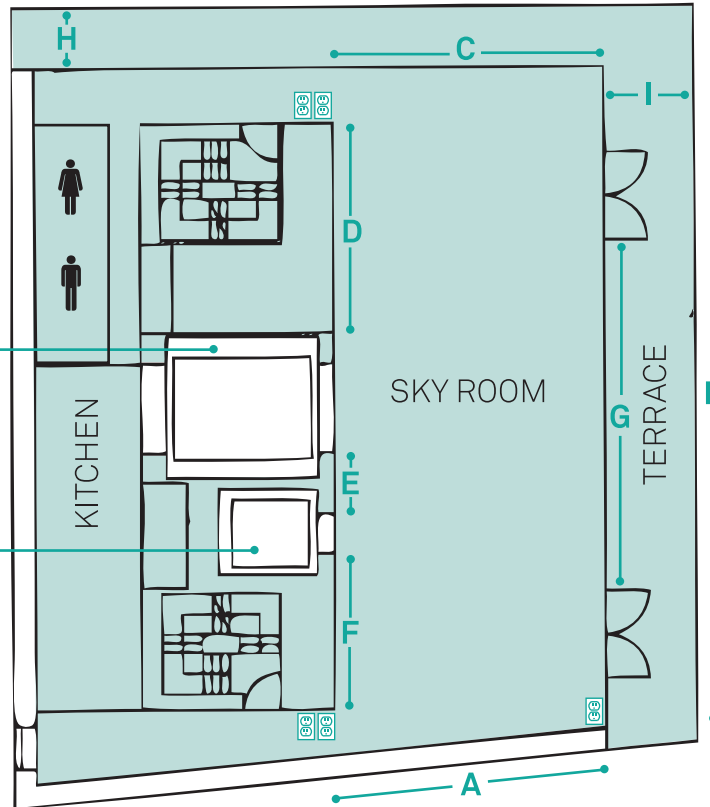

# 7th Floor/ Toby Devan Lewis Sky Room

## LARGE ELEVATOR

- 12' high x 8'10" wide x 10'9" deep
- Load capacity: 12,000 lbs
- Maximum size crate allowed through loading entrance is 9'x9'
- Passenger and freight

## SMALL ELEVATOR

- 10' high x 5'8" wide x 6'5" deep
- Load capacity: 3,500 lbs
- Dedicated passenger

## MEASUREMENTS

- A** 23' 6"
- B** 51' 8"
- C** 23' 6"
- D** 21' 8"
- E** 5' 4"
- F** 14' 3"
- G** 31' 7"
- H** 7'
- I** 4' 5"

Capacity= 120 seated  
200 cocktails

Ceiling height = 11' high

 ELECTRICAL  
OUTLETS\*